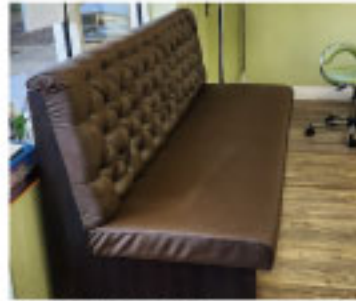

WA0014 $1,900