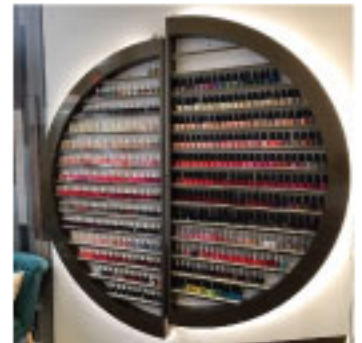

PD0029 $2,800