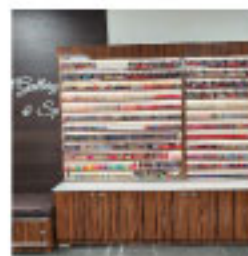

Slat Wall Panel $199

Custom COLORS Available

Custom Size Available