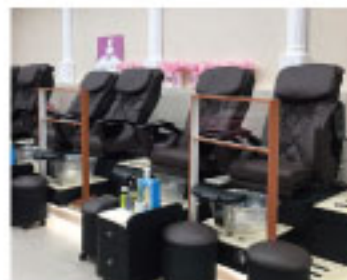

This acrylic sneeze guard help maintain social distancing rules and reinforces public health practice while protecting from the spread of seasonal or airborne illnesses by creating physical spacing between people. It is specifically designed for NAIL SALON use and it can be customize according to color of your manicure table and size.