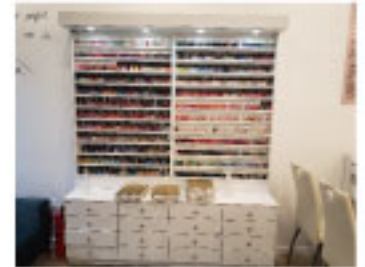

PD0005 $2,640