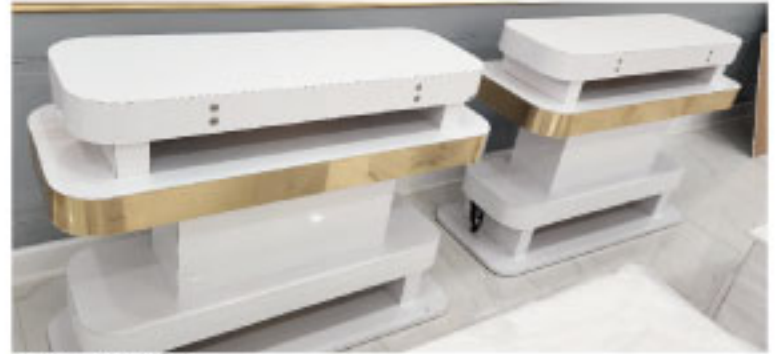

HD0002 $1,800

HEAT & DRY

It will maximize the comfort of your clients' hand by providing optimal level of warmness while drying their hands increasing satisfaction level of the service.