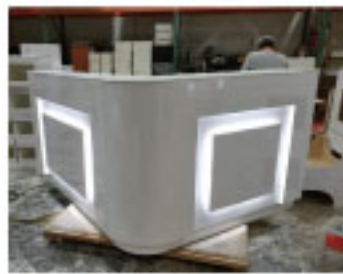

RD0030 $3,800