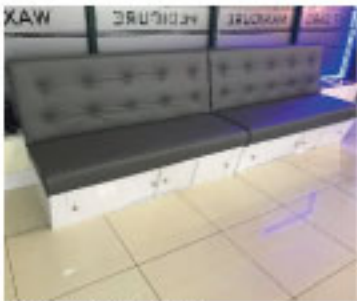

WA0009 $2,100