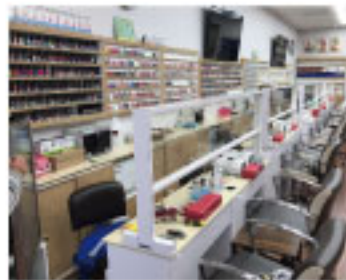

This acrylic sneeze guard help maintain social distancing rules and reinforces public health practice while protecting from the spread of seasonal or airborne illnesses by creating physical spacing between people. It is specifically designed for NAIL SALON use and it can be customize according to color of your manicure table and size.